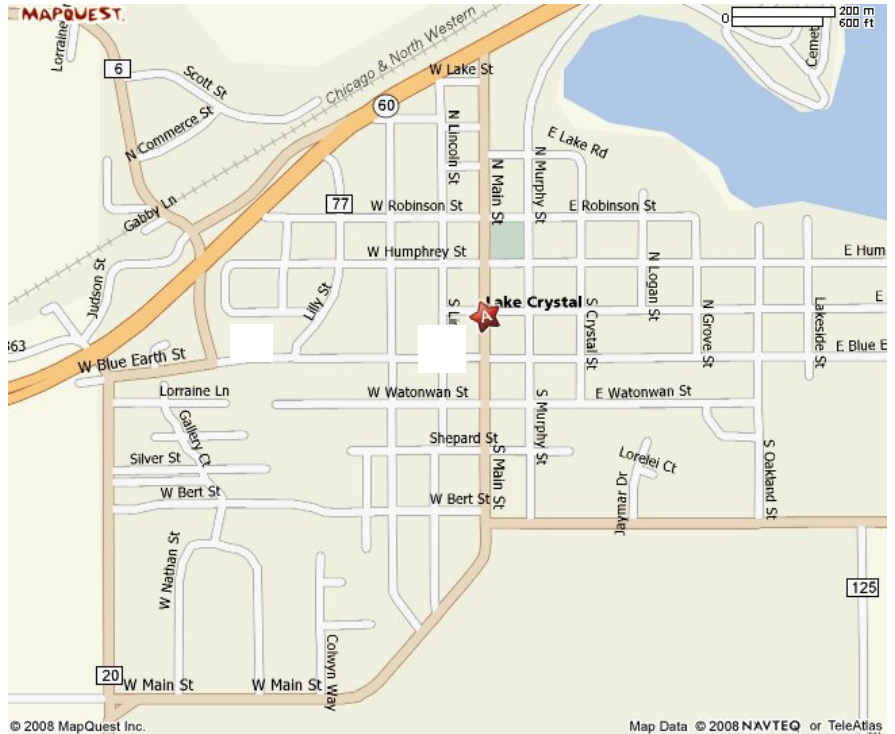

# Lake Crystal High School (Secondary School) Baseball Field:

From Mankato:

Take 169 South (MN-60W)

Continue onto MN-60W

In Lake Crystal, follow the signs to the high school/secondary school.

The fields are on the WEST side of County Road 20.

**NO PARKING ON COUNTY ROAD 20 PER LAKE CRYSTAL POLICE!**

LCWM  
Secondary  
School &  
Baseball  
Field →

## Area Map: