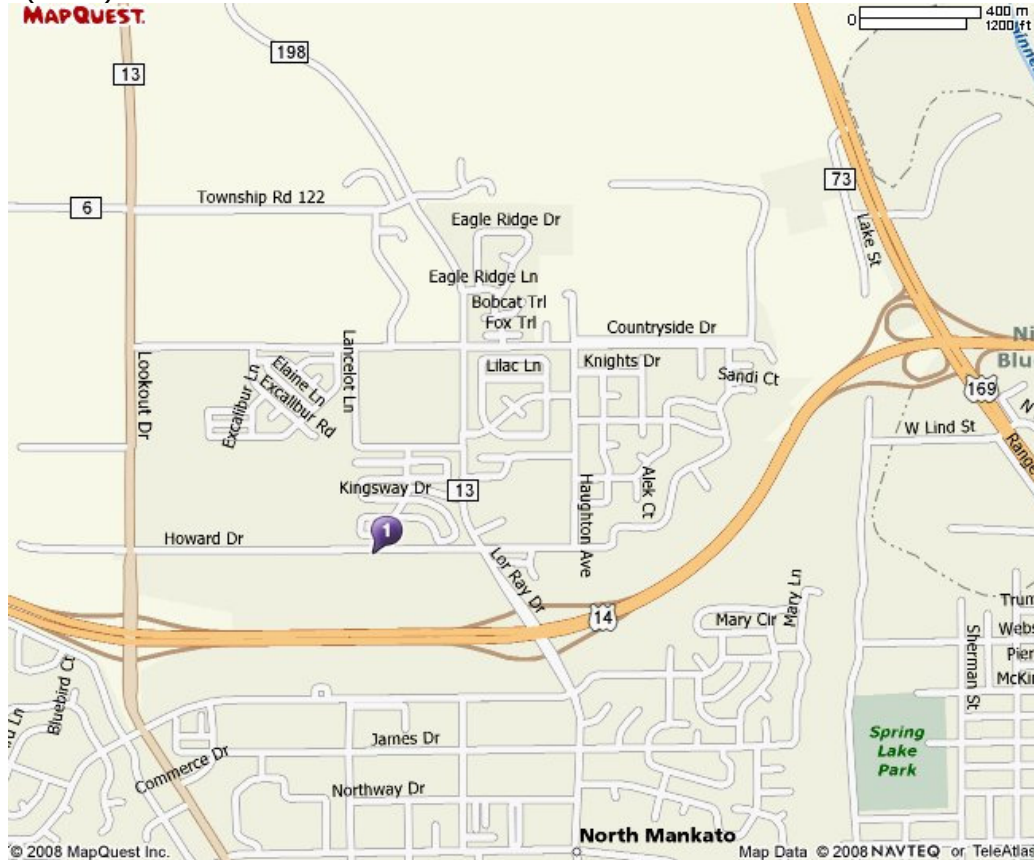

# Caswell Park

1875 Howard Dr  
North Mankato, MN 56003

Upper North Mankato  
Go North on Lor Ray Dr  
Turn left (West) on Howard Dr

## Caswell Park

- Six adult softball fields with dirt infields
  - Lighted field
- Field distance: 1-4 = 280 feet; 5-6 = 300 feet with 8 feet fences
- Seating capacity: 1-2 = 400; 3-6 = 150; total seating for 1,700 people
  - Upper mezzanine level with additional seating
  - Covered dugouts with fountains and bat racks
  - Two concession stands and playground
    - Magnetized breakaway bases
    - Double wide first bases for safety
    - Six press boxes and raised gazebo
      - P.A. system
      - Electronic scoreboards